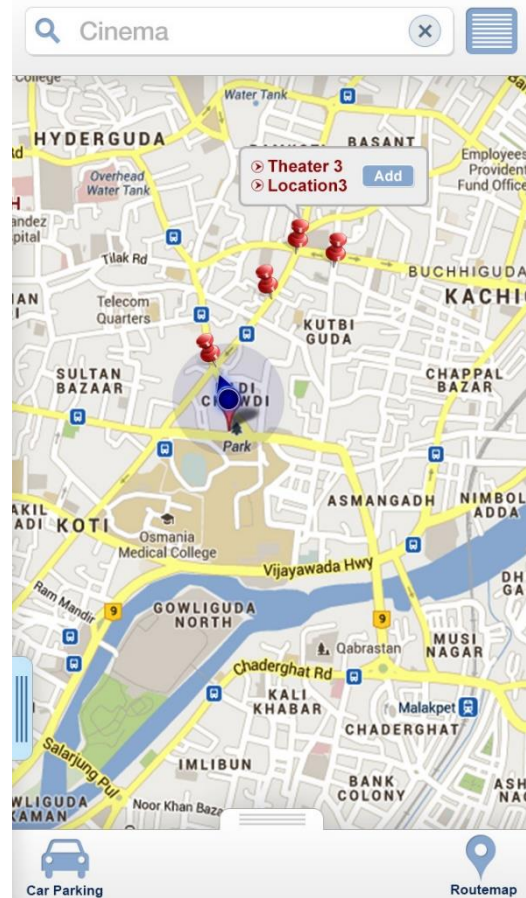

# YOU'VE LEFT CIVILISATION!

COLLECTING 1 POINT PER MINUTE.

POINTS  
**1166**

TOYOTA | LANDCRUISER

# YOU'VE LEFT CIVILISATION!

COLLECTING 1 POINT PER MINUTE.

POINTS

1

▲ My Parking Location