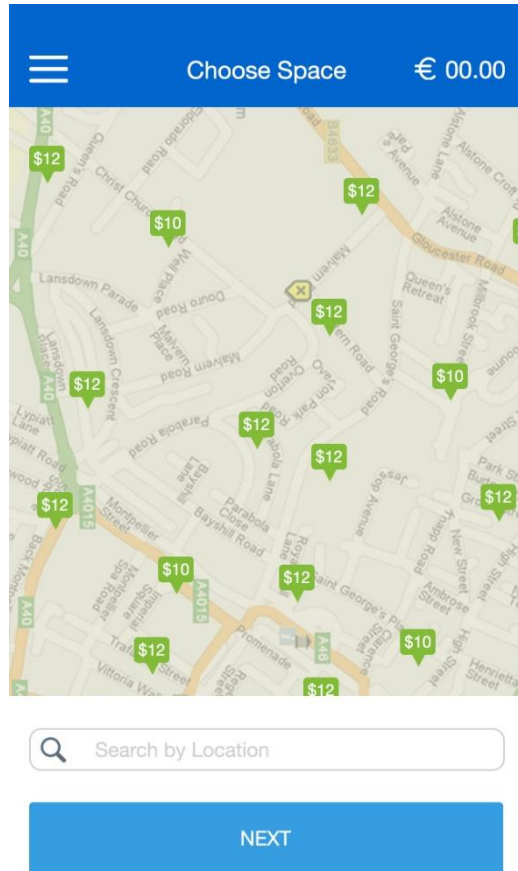

Share    

Add to favorites

Navigate

# YOU'VE LEFT CIVILISATION!

COLLECTING 1 POINT PER MINUTE.

POINTS  
**1166**

TOYOTA | LANDCRUISER

# YOU'VE LEFT CIVILISATION!

COLLECTING 1 POINT PER MINUTE.

POINTS

1

▲ My Parking Location