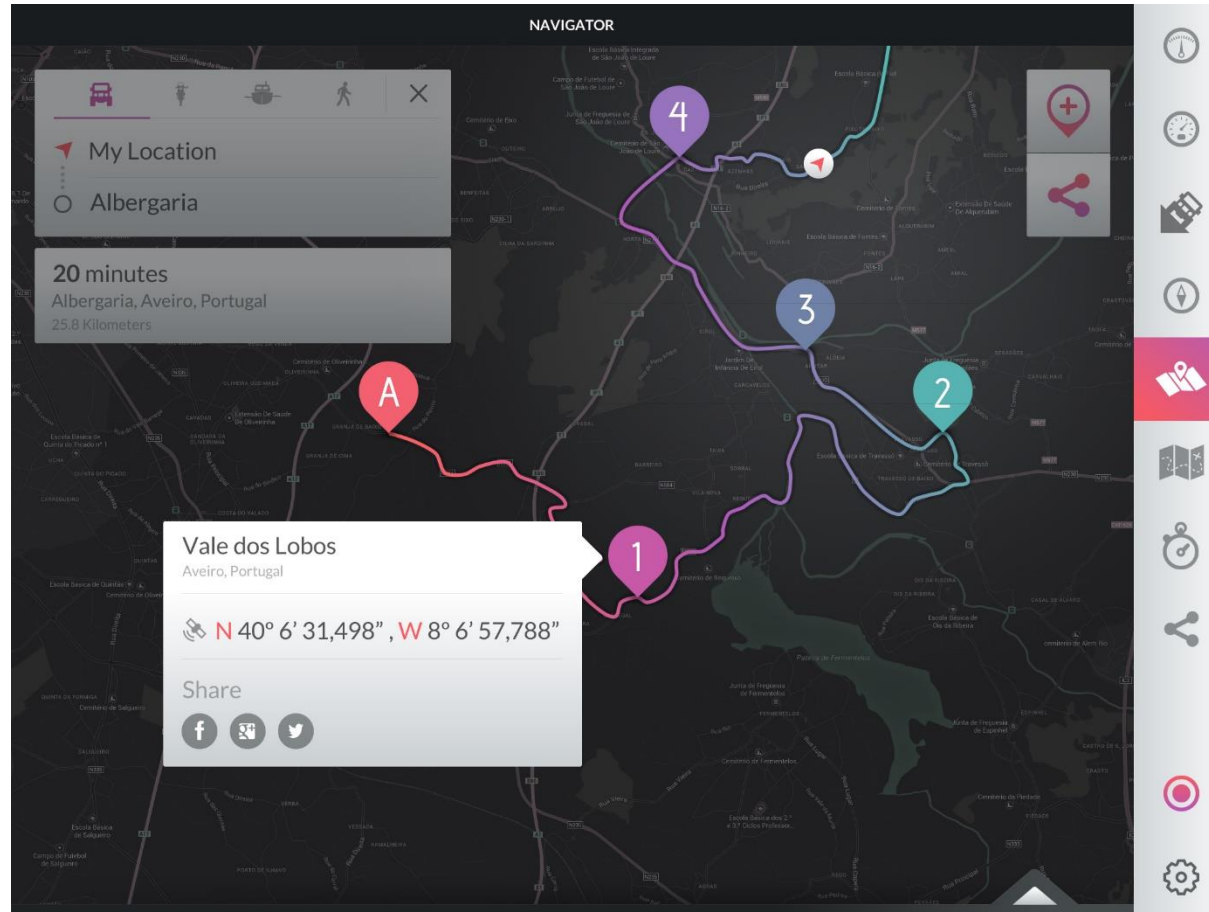

# GPS & Geo Fencing works

By Krify

CRONOMETER

SPLIT TIME

01	00:00:01.73
02	00:00:01.73
03	00:00:01.73
04	00:00:01.73
05	00:00:01.73
06	00:00:01.73
07	00:00:01.73
08	00:00:01.73

MODE: LAP

00:00:12.34  
TIME

START LAP RESET

BELL 4:21 PM 100%

< Offerdose

15-Aug-2014 31-Aug-2014

🔄 Samsung Galaxy S5 ~~£1400~~

★ Mobile £1000

📱 Universal

📍 Location

Website URL >>

# YOU'VE LEFT CIVILISATION!

COLLECTING 1 POINT PER MINUTE.

POINTS  
**1166**

TOYOTA | LANDCRUISER

# YOU'VE LEFT CIVILISATION!

COLLECTING 1 POINT PER MINUTE.

POINTS

1

▲ My Parking Location