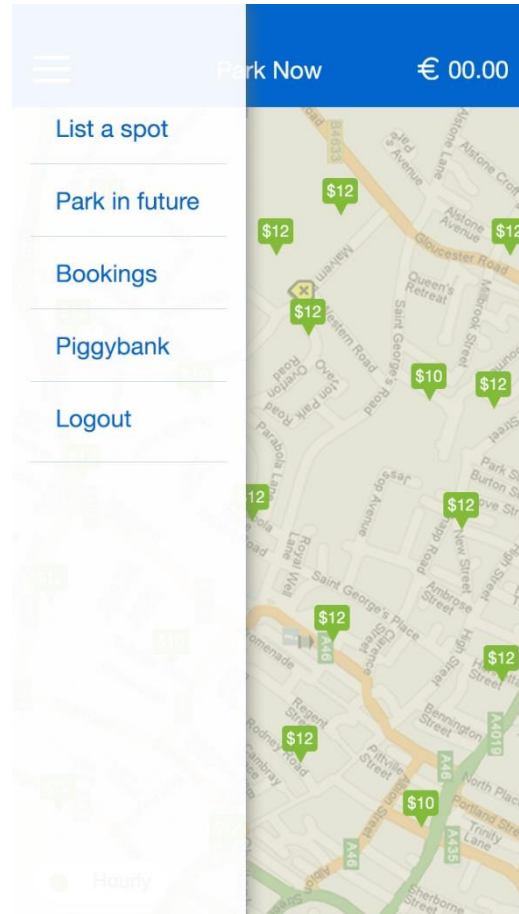

BELL 4:21 PM 100%

< Offerdose

15-Aug-2014 31-Aug-2014

🔄 Samsung Galaxy S5 ~~£1400~~

★ Mobile £1000

📱 Universal

📍 Location

Website URL >>

Share    

Add to favorites

Navigate

# YOU'VE LEFT CIVILISATION!

COLLECTING 1 POINT PER MINUTE.

POINTS

1

▲ My Parking Location